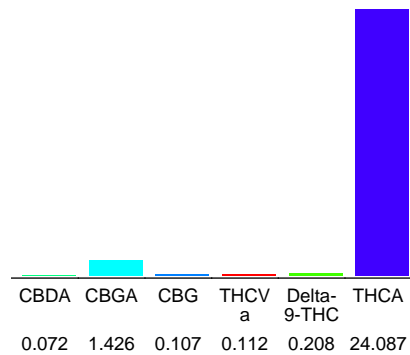

THRIVE FLOWER LLC

Sample 614-062623-025

Lemon Cherry Gelato

Sample Submitted: 06-26-2023; Report Date: 06-28-2023

Exotic Lemon Cherry Gelato THC-A Hemp

Plant Material: Flower

Chromatogram

Cannabinoid Profile

Cannabinoid Profile by HPLC

0.21%

Delta-9-THC

0.00%

CBD

26.01%

Total Cannabinoids

Cannabinoid	% wt	mg/g
CBDA	0.072	0.72
CBGA	1.426	14.26
CBG	0.107	1.07
THCVa	0.112	1.12
Delta-9-THC	0.208	2.08
THCA	24.09	240.87
Total Cannabinoids	26.01	260.1
Calculated Total THC	21.33	213.32
Calculated CBD Yield	0.06	0.63

Calculated Total THC = Delta-9-THC + 0.877 * THCA

Calculated Maximum CBD Yield = CBD + 0.877 * CBDA

Marin Analytics, LLC

250 Bel Marin Keys Blvd, Suite D4
Novato, CA 94949

833-321-TEST / info@marinanalytics.com