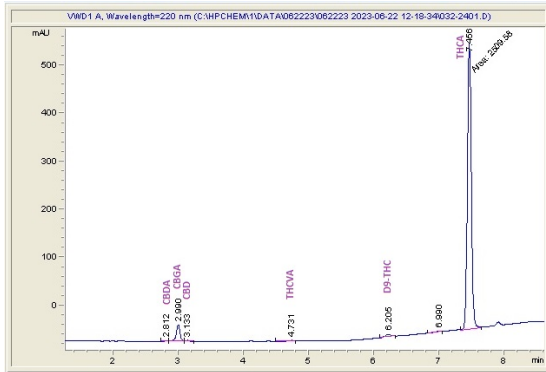

THRIVE FLOWER LLC

Sample 614-062623-025

Lemon Cherry Gelato

Sample Submitted: 06-26-2023; Report Date: 06-28-2023

Exotic Lemon Cherry Gelato THC-A Hemp

Plant Material: Flower

Chromatogram

Cannabinoid Profile

Cannabinoid Profile by HPLC

0.21%

Delta-9-THC

0.00%

CBD

26.01%

Total Cannabinoids

Cannabinoid	% wt	mg/g
CBDA	0.072	0.72
CBGA	1.426	14.26
CBG	0.107	1.07
THCVa	0.112	1.12
Delta-9-THC	0.208	2.08
THCA	24.09	240.87
Total Cannabinoids	26.01	260.1
Calculated Total THC	21.33	213.32
Calculated CBD Yield	0.06	0.63

Calculated Total THC = Delta-9-THC + 0.877 * THCA

Calculated Maximum CBD Yield = CBD + 0.877 * CBDA

Marin Analytics, LLC

250 Bel Marin Keys Blvd, Suite D4
Novato, CA 94949

833-321-TEST / info@marinanalytics.com